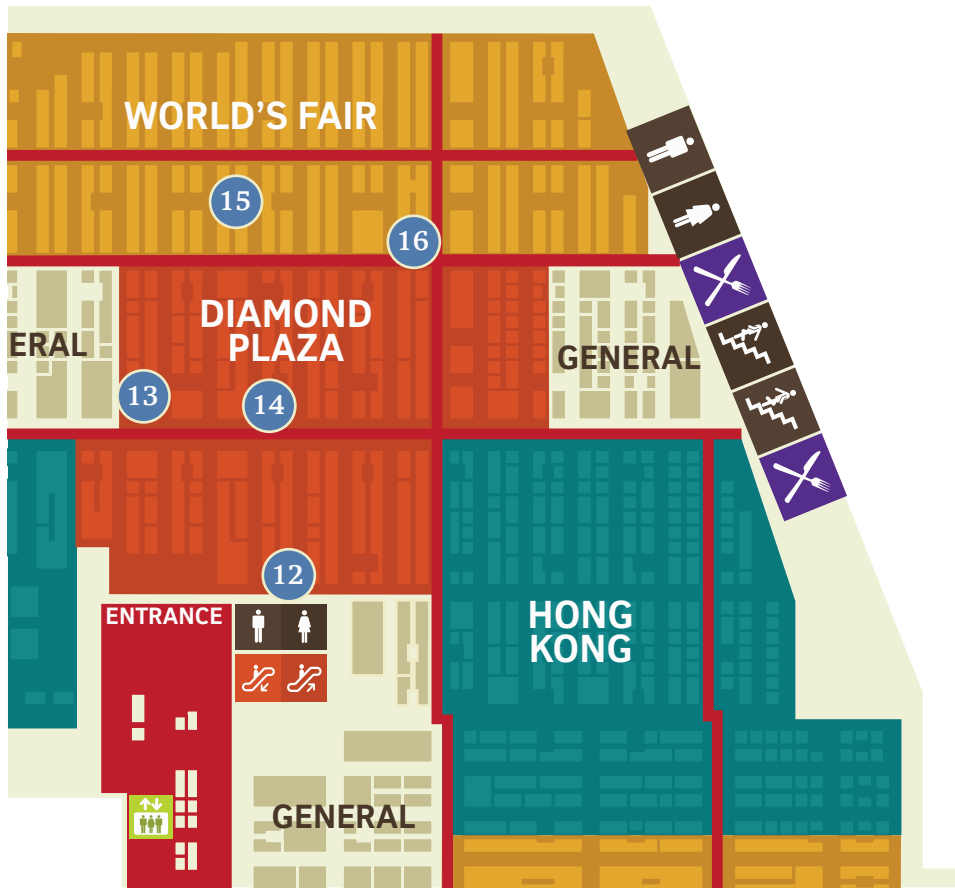

SHORELINES (UPPER LEVEL)

- 01 Rio Tinto Diamonds
LUX105
- 02 HRG Group / Crosswork
LUX501
- 03 Kama Schachter Company
PC-205
- 04 Interjewel
PC-135
- 05 Goldstar Jewellery Inc
PC-815
- 06 Fredrick Goldman
PC-800
- 07 MJJ Brilliant
PC-520
- 08 Firestar Diamond
PC-605
- 09 K.P. SANGHVI
S12249
- 10 Diarough / UNI-Design USA
S12349
- 11 Prestige Jewelry
S10162
- 12 L&N Diamonds
B3718
- 13 Venus Jewel
B3341
- 14 E. Schreiber / Chester
B3641
- 15 Dianco / D. Navinchandra
B3471
- 16 Hari Krishna
B3963

BAYSIDE (LEVEL 1)

Diamonds WITH A Story™

NATURAL BEAUTY. DISTINGUISHED PROVENANCE.

A RioTinto initiative

JCK LAS VEGAS MAY 31 - JUNE 3 2013

SHORELINES (UPPER LEVEL)

BAYSIDE (LEVEL 1)

ISLANDER / SOUTH PACIFIC BALLROOM (AGATA), POOL LEVEL