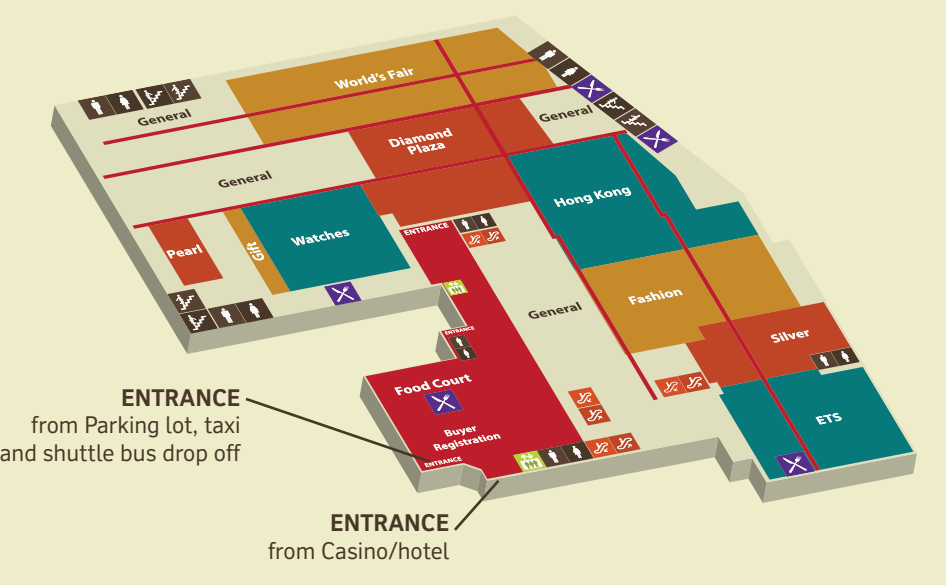

BAYSIDE (LEVEL 1)

Diamonds WITH A Story™

NATURAL BEAUTY. DISTINGUISHED PROVENANCE.

A RioTinto initiative

JCK LAS VEGAS MAY 31 - JUNE 3 2013

SHORELINES (UPPER LEVEL)

BAYSIDE (LEVEL 1)

ISLANDER / SOUTH PACIFIC BALLROOM (AGATA), POOL LEVEL